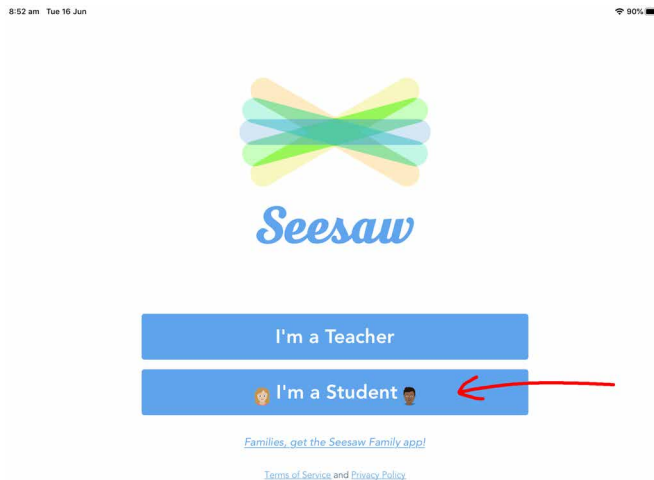

# Seesaw Student Login Guide

Warringa Park School

1 Tap the "I'm a Student" button

2 Tap the "Google / Email Sign In" button

3 Tap the "Sign in with Google" button

4 Enter your WPS Email, then tap "Next" e.g. xyz0001@warringapark.vic.edu.au