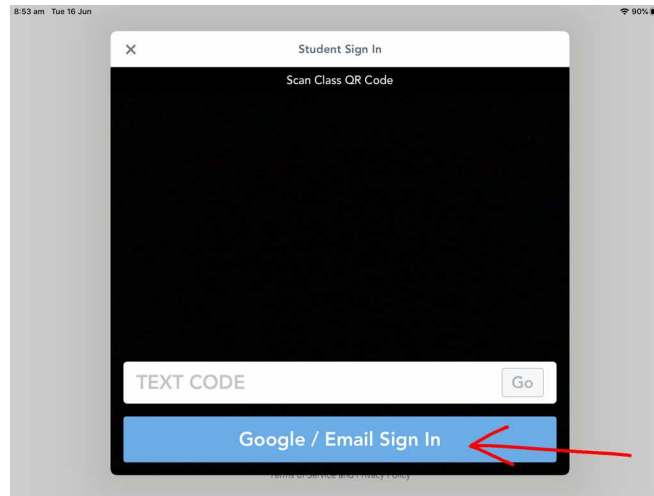

# Seesaw Student Login Guide

Warringa Park School

1 Tap the "I'm a Student" button

2 Tap the "Google / Email Sign In" button

3 Tap the "Sign in with Google" button

4 Enter your WPS Email, then tap "Next" e.g. xyz0001@warringapark.vic.edu.au

5 Enter your Password, then tap next

6 You are now logged into Seesaw