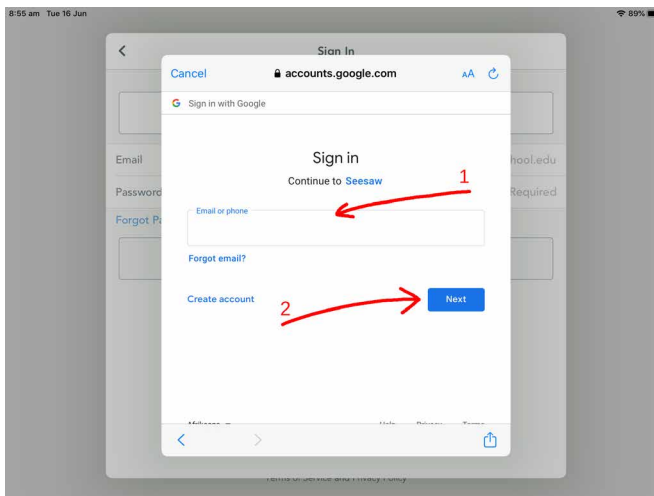

# Seesaw Student Login Guide

Warringa Park School

1 Tap the "I'm a Student" button

2 Tap the "Google / Email Sign In" button

3 Tap the "Sign in with Google" button

4 Enter your WPS Email, then tap "Next" e.g. xyz0001@warringapark.vic.edu.au

5 Enter your Password, then tap next

6 You are now logged into Seesaw