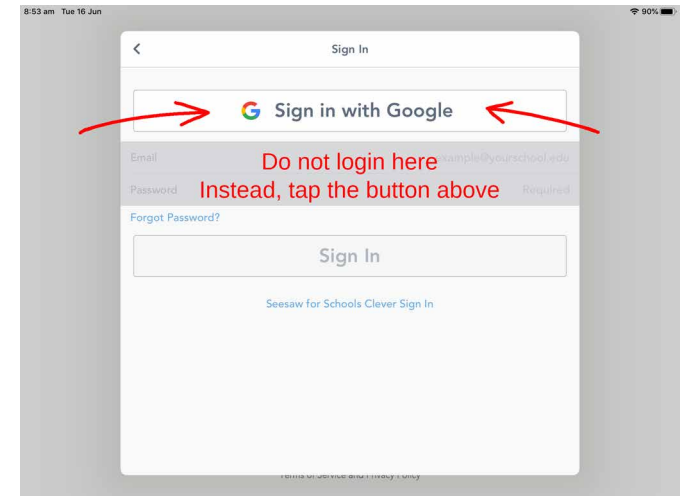

# Seesaw Student Login Guide

Warringa Park School

1 Tap the "I'm a Student" button

2 Tap the "Google / Email Sign In" button

3 Tap the "Sign in with Google" button

4 Enter your WPS Email, then tap "Next" e.g. xyz0001@warringapark.vic.edu.au

5 Enter your Password, then tap next

6 You are now logged into Seesaw