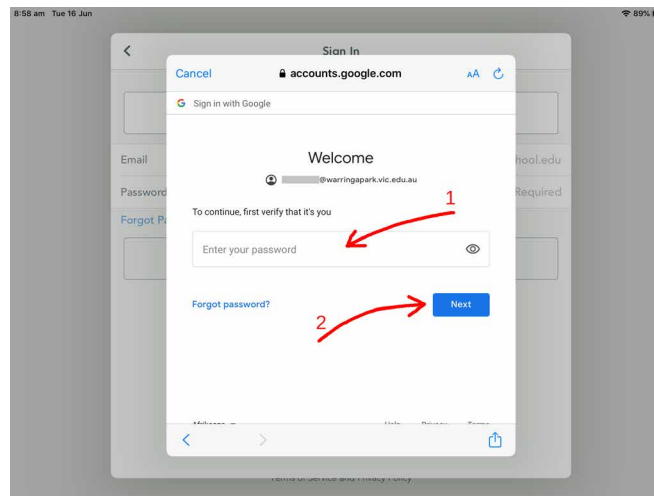

# Seesaw Student Login Guide

Warringa Park School

1 Tap the "I'm a Student" button

2 Tap the "Google / Email Sign In" button

3 Tap the "Sign in with Google" button

4 Enter your WPS Email, then tap "Next" e.g. xyz0001@warringapark.vic.edu.au

5 Enter your Password, then tap next

6 You are now logged into Seesaw